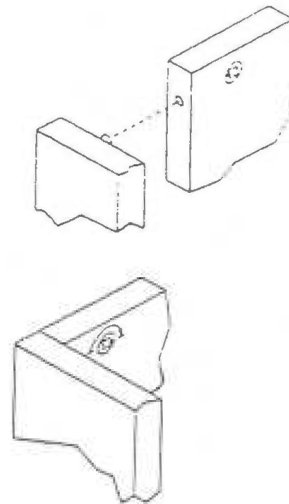

4-FOOT SHOWCASE

5-FOOT SHOWCASE

6-FOOT SHOWCASE

NOTE: It is recommended that two persons assemble this unit.

ASSEMBLY INSTRUCTIONS

PARTS LIST

PARTS & QUANTITIES SHOWN ARE FOR ONE COMPLETE SHOWCASE UNIT. GLASS PANELS, FELT STRIP AND PLASTIC GASKET NOT FURNISHED WITH THIS KIT.

4

5

Fasten panels together and make sure all cams are locked.

6

Fasten panels together and make sure all cams are locked.

7

FRONT GLASS PANEL
(Not furnished with kit.)

8

Fasten panels together and
make sure all cams are locked.

9

10

11

12

demco® imagine what's possible™

If you require assistance during assembly, our Customer Service team can help you!

Email custserv@demco.com or call 800.356.1200.