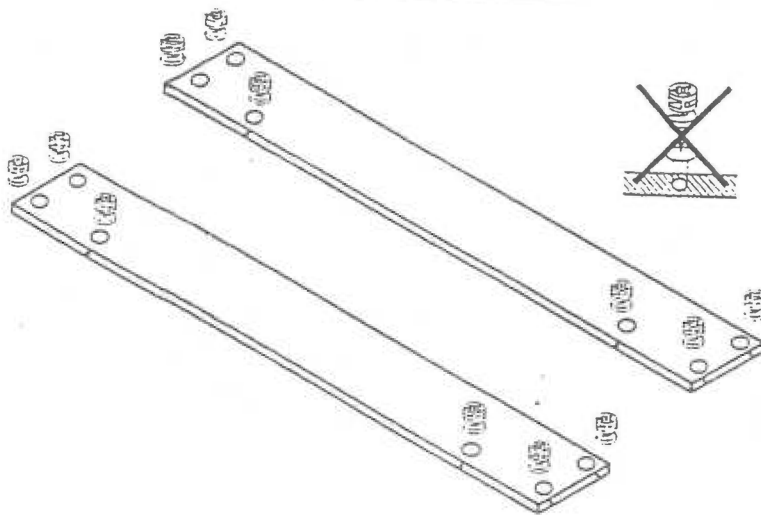

4-FOOT SHOWCASE

5-FOOT SHOWCASE

6-FOOT SHOWCASE

NOTE: It is recommended that two persons assemble this unit.

ASSEMBLY INSTRUCTIONS

PARTS LIST

PARTS & QUANTITIES SHOWN ARE FOR ONE COMPLETE SHOWCASE UNIT. GLASS PANELS, FELT STRIP AND PLASTIC GASKET NOT FURNISHED WITH THIS KIT.

(2) For 4-ft. Showcase unit
(3) For 5-ft. & 6-ft. Showcase unit

TOOLS REQUIRED

1/16" Drill bit

1

2

3

6mm groove

2mm groove