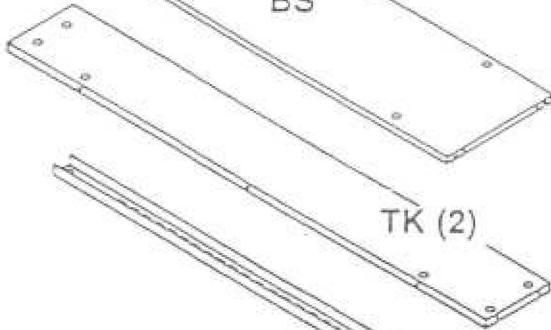

4-FOOT SHOWCASE

5-FOOT SHOWCASE

6-FOOT SHOWCASE

NOTE: It is recommended that two persons assemble this unit.

ASSEMBLY INSTRUCTIONS

PARTS LIST

PARTS & QUANTITIES SHOWN ARE FOR ONE COMPLETE SHOWCASE UNIT. GLASS PANELS, FELT STRIP AND PLASTIC GASKET NOT FURNISHED WITH THIS KIT.

(2) For 4-ft. Showcase unit
(3) For 5-ft. & 6-ft. Showcase unit

TOOLS REQUIRED

1/16" Drill bit

1

2

3

6mm groove

2mm groove