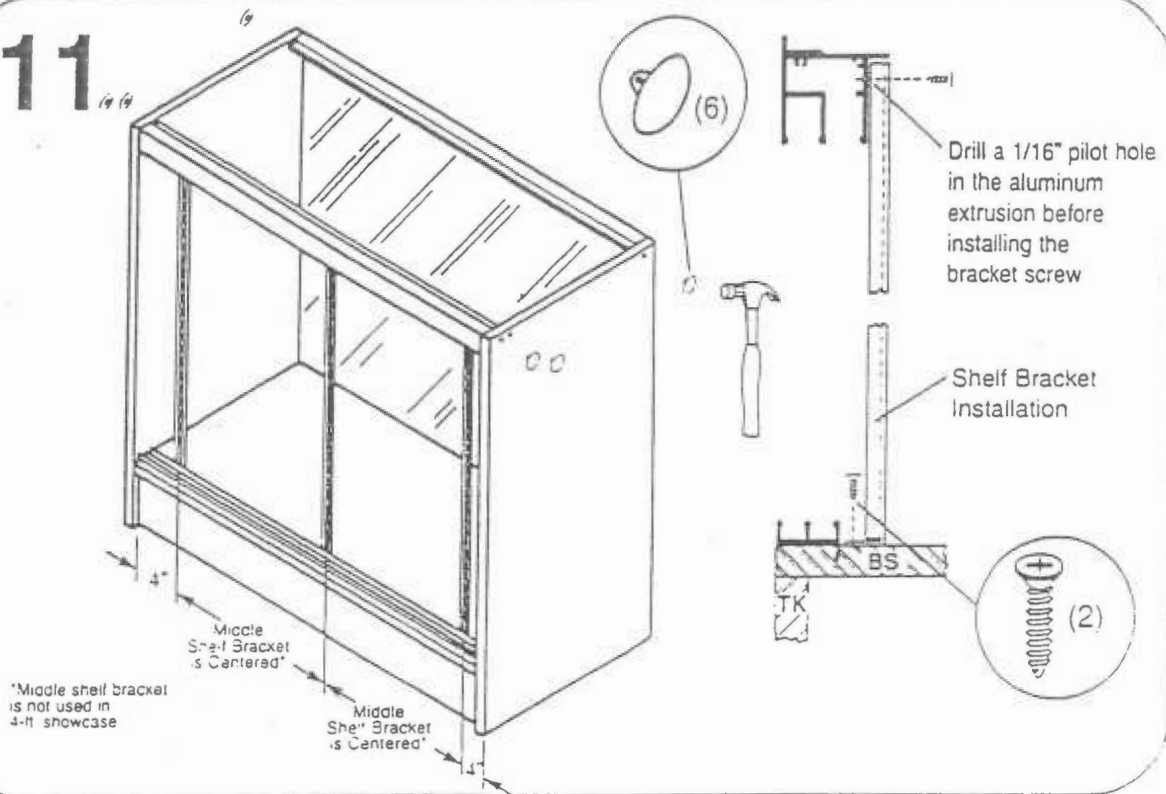

4-FOOT SHOWCASE

5-FOOT SHOWCASE

6-FOOT SHOWCASE

NOTE: It is recommended that two persons assemble this unit.

ASSEMBLY INSTRUCTIONS

PARTS LIST

PARTS & QUANTITIES SHOWN ARE FOR ONE COMPLETE SHOWCASE UNIT. GLASS PANELS, FELT STRIP AND PLASTIC GASKET NOT FURNISHED WITH THIS KIT.

Fasten panels together and
make sure all cams are locked.

9

10

11

12

demco® imagine what's possible™

If you require assistance during assembly, our Customer Service team can help you!

Email custserv@demco.com or call 800.356.1200.