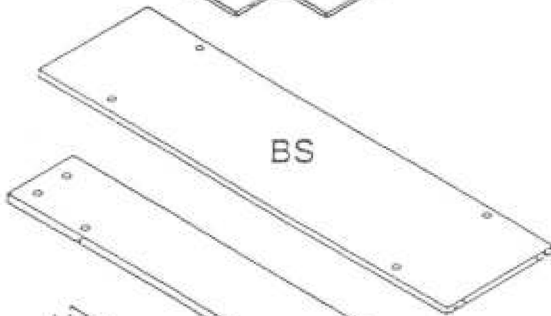

4-FOOT SHOWCASE

5-FOOT SHOWCASE

6-FOOT SHOWCASE

NOTE: It is recommended that two persons assemble this unit.

ASSEMBLY INSTRUCTIONS

PARTS LIST

PARTS & QUANTITIES SHOWN ARE FOR ONE COMPLETE SHOWCASE UNIT. GLASS PANELS, FELT STRIP AND PLASTIC GASKET NOT FURNISHED WITH THIS KIT.

(2) For 4-ft. Showcase unit
(3) For 5-ft. & 6-ft. Showcase unit

TOOLS REQUIRED

1/16" Drill bit

1

2

3

6mm groove

2mm groove