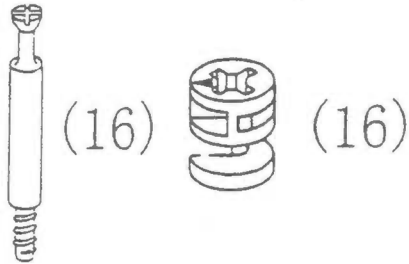

4-FOOT SHOWCASE

5-FOOT SHOWCASE

6-FOOT SHOWCASE

NOTE: It is recommended that two persons assemble this unit.

ASSEMBLY INSTRUCTIONS

PARTS LIST

PARTS & QUANTITIES SHOWN ARE FOR ONE COMPLETE SHOWCASE UNIT. GLASS PANELS, FELT STRIP AND PLASTIC GASKET NOT FURNISHED WITH THIS KIT.

(2) For 4-ft. Showcase unit
(3) For 5-ft. & 6-ft. Showcase unit

TOOLS REQUIRED

1/16" Drill bit

1

2

3

6mm groove

2mm groove