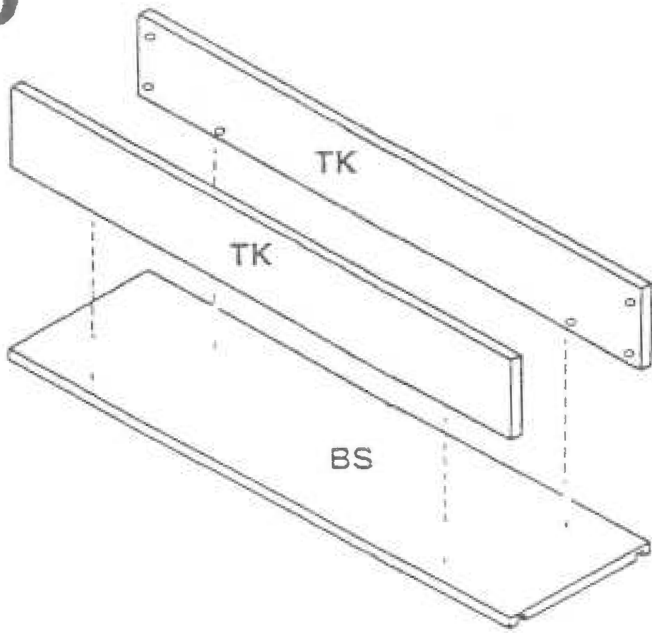

5

Fasten panels together and make sure all cams are locked.

6