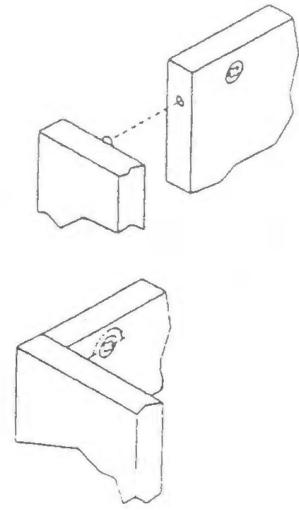

5

Fasten panels together and make sure all cams are locked.

6