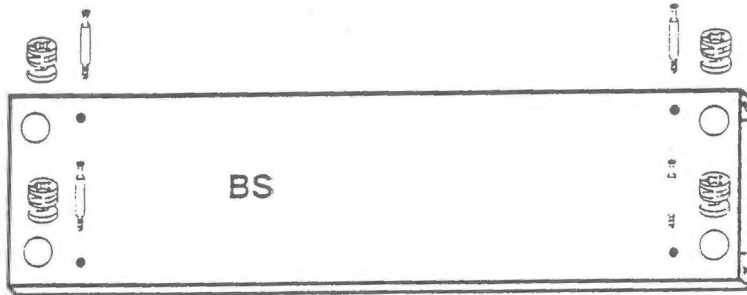

4-FOOT SHOWCASE

5-FOOT SHOWCASE

6-FOOT SHOWCASE

NOTE: It is recommended that two persons assemble this unit.

ASSEMBLY INSTRUCTIONS

PARTS LIST

PARTS & QUANTITIES SHOWN ARE FOR ONE COMPLETE SHOWCASE UNIT. GLASS PANELS, FELT STRIP AND PLASTIC GASKET NOT FURNISHED WITH THIS KIT.

(2) For 4-ft. Showcase unit
(3) For 5-ft. & 6-ft. Showcase unit

TOOLS REQUIRED

1/16" Drill bit

1

2

3

6mm groove

2mm groove