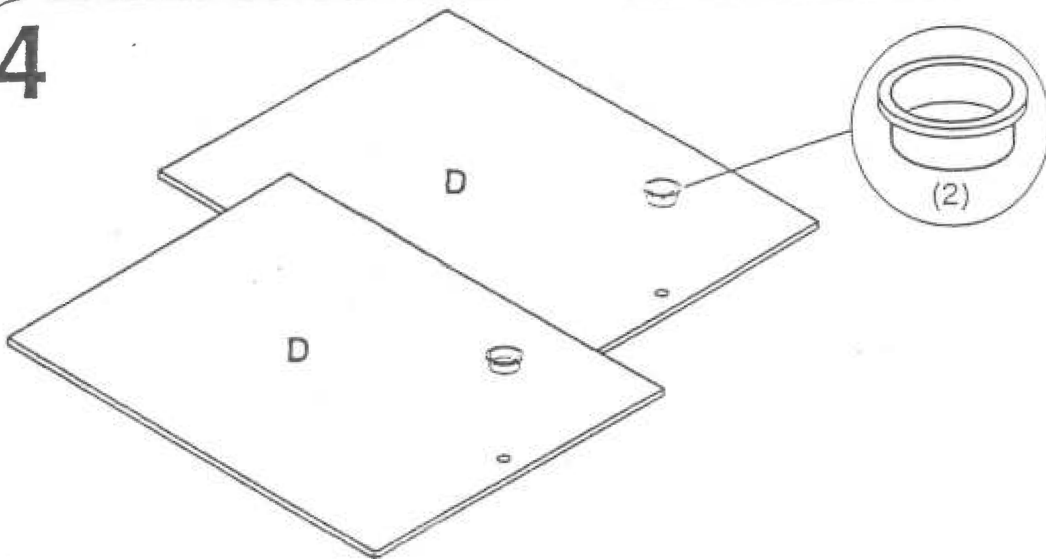

6mm groove

2mm groove

4