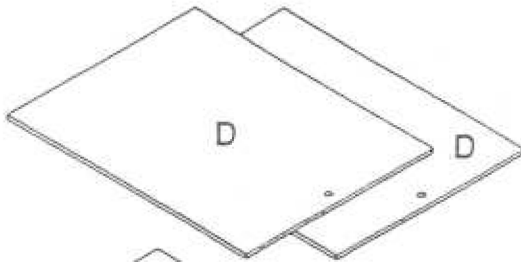

4-FOOT SHOWCASE

5-FOOT SHOWCASE

6-FOOT SHOWCASE

NOTE: It is recommended that two persons assemble this unit.

ASSEMBLY INSTRUCTIONS

PARTS LIST

PARTS & QUANTITIES SHOWN ARE FOR ONE COMPLETE SHOWCASE UNIT. GLASS PANELS, FELT STRIP AND PLASTIC GASKET NOT FURNISHED WITH THIS KIT.

(2) For 4-ft. Showcase unit
(3) For 5-ft. & 6-ft. Showcase unit

TOOLS REQUIRED

1/16" Drill bit

1

2

3

6mm groove

2mm groove