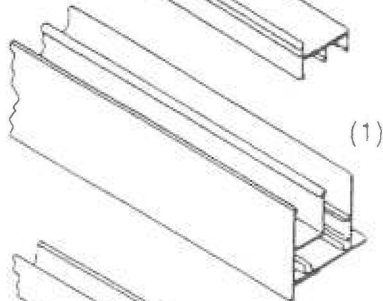

PARTS LIST

PARTS & QUANTITIES SHOWN ARE FOR ONE COMPLETE SHOWCASE UNIT. GLASS PANELS, FELT STRIP AND PLASTIC GASKET NOT FURNISHED WITH THIS KIT.

(2) For 4-ft. Showcase unit
(3) For 5-ft. & 6-ft. Showcase unit

TOOLS REQUIRED

1/16" Drill bit