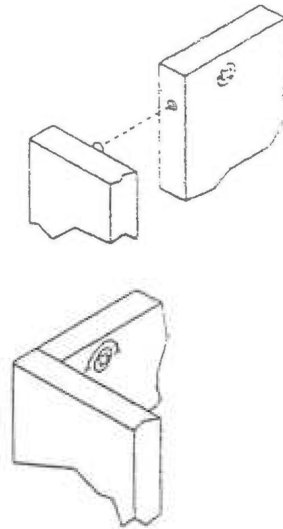

4-FOOT SHOWCASE

5-FOOT SHOWCASE

6-FOOT SHOWCASE

NOTE: It is recommended that two persons assemble this unit.

ASSEMBLY INSTRUCTIONS

PARTS LIST

PARTS & QUANTITIES SHOWN ARE FOR ONE COMPLETE SHOWCASE UNIT. GLASS PANELS, FELT STRIP AND PLASTIC GASKET NOT FURNISHED WITH THIS KIT.

4

5

Fasten panels together and make sure all cams are locked.

6

Fasten panels together and make sure all cams are locked.

7

FRONT GLASS PANEL
(Not furnished with kit.)

8

Fasten panels together and
make sure all cams are locked.

9

10

11

12

demco® imagine what's possible™

If you require assistance during assembly, our Customer Service team can help you!

Email custserv@demco.com or call 800.356.1200.