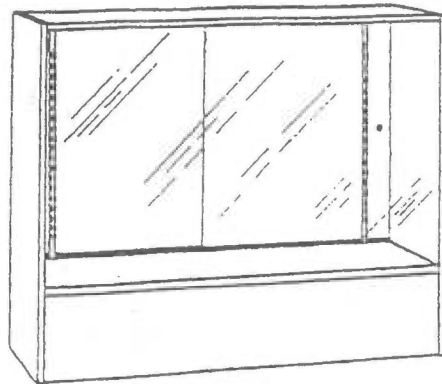

4-FOOT SHOWCASE

5-FOOT SHOWCASE

6-FOOT SHOWCASE

NOTE: It is recommended that two persons assemble this unit.

ASSEMBLY INSTRUCTIONS

PARTS LIST

PARTS & QUANTITIES SHOWN ARE FOR ONE COMPLETE SHOWCASE UNIT. GLASS PANELS, FELT STRIP AND PLASTIC GASKET NOT FURNISHED WITH THIS KIT.

(2) For 4-ft. Showcase unit
(3) For 5-ft. & 6-ft. Showcase unit

TOOLS REQUIRED

1/16" Drill bit

1

2

3

6mm groove

2mm groove