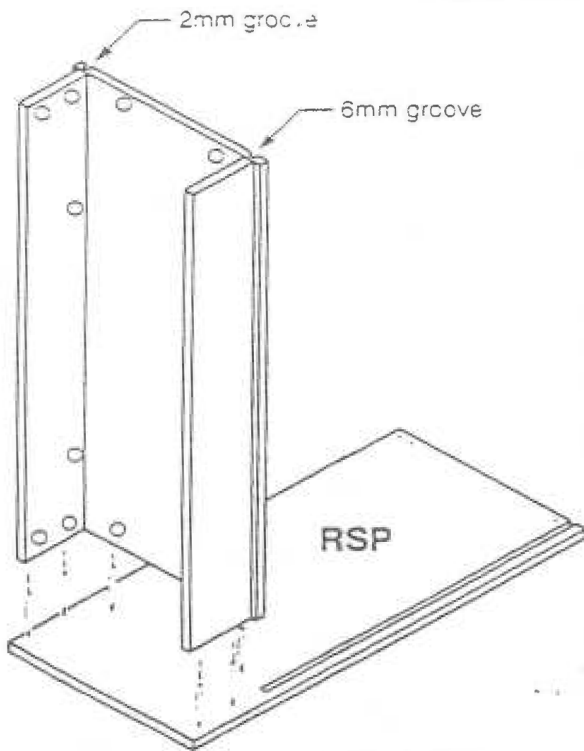

4-FOOT SHOWCASE

5-FOOT SHOWCASE

6-FOOT SHOWCASE

NOTE: It is recommended that two persons assemble this unit.

ASSEMBLY INSTRUCTIONS

PARTS LIST

PARTS & QUANTITIES SHOWN ARE FOR ONE COMPLETE SHOWCASE UNIT. GLASS PANELS, FELT STRIP AND PLASTIC GASKET NOT FURNISHED WITH THIS KIT.

4

5

Fasten panels together and make sure all cams are locked.

6

Fasten panels together and make sure all cams are locked.

7

FRONT GLASS PANEL
(Not furnished with kit.)

8