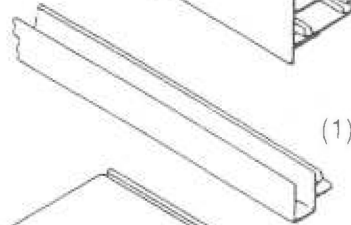

4-FOOT SHOWCASE

5-FOOT SHOWCASE

6-FOOT SHOWCASE

NOTE: It is recommended that two persons assemble this unit.

ASSEMBLY INSTRUCTIONS

PARTS LIST

PARTS & QUANTITIES SHOWN ARE FOR ONE COMPLETE SHOWCASE UNIT. GLASS PANELS, FELT STRIP AND PLASTIC GASKET NOT FURNISHED WITH THIS KIT.

(2) For 4-ft. Showcase unit
(3) For 5-ft. & 6-ft. Showcase unit

TOOLS REQUIRED

1/16" Drill bit

1

2

3

6mm groove

2mm groove