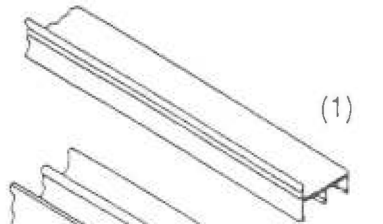

4-FOOT SHOWCASE

5-FOOT SHOWCASE

6-FOOT SHOWCASE

NOTE: It is recommended that two persons assemble this unit.

ASSEMBLY INSTRUCTIONS

PARTS LIST

PARTS & QUANTITIES SHOWN ARE FOR ONE COMPLETE SHOWCASE UNIT. GLASS PANELS, FELT STRIP AND PLASTIC GASKET NOT FURNISHED WITH THIS KIT.

(2) For 4-ft. Showcase unit
(3) For 5-ft. & 6-ft. Showcase unit

TOOLS REQUIRED

1/16" Drill bit

1

2

3

6mm groove

2mm groove