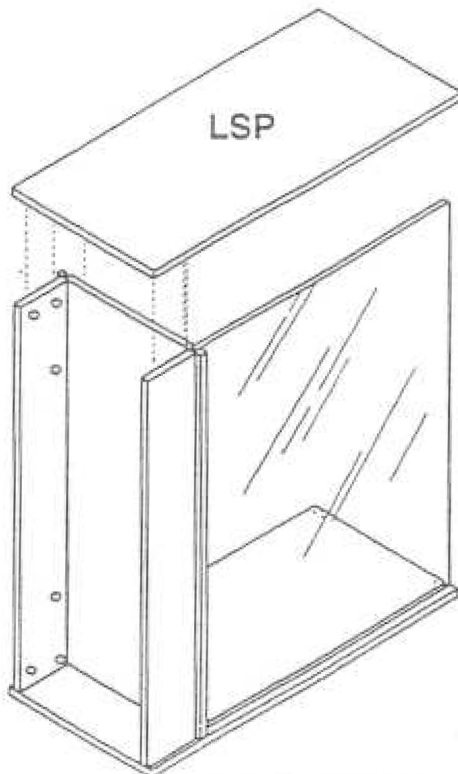

4-FOOT SHOWCASE

5-FOOT SHOWCASE

6-FOOT SHOWCASE

NOTE: It is recommended that two persons assemble this unit.

ASSEMBLY INSTRUCTIONS

PARTS LIST

PARTS & QUANTITIES SHOWN ARE FOR ONE COMPLETE SHOWCASE UNIT. GLASS PANELS, FELT STRIP AND PLASTIC GASKET NOT FURNISHED WITH THIS KIT.

4

5

Fasten panels together and make sure all cams are locked.

6

Fasten panels together and make sure all cams are locked.

7

FRONT GLASS PANEL
(Not furnished with kit.)

8