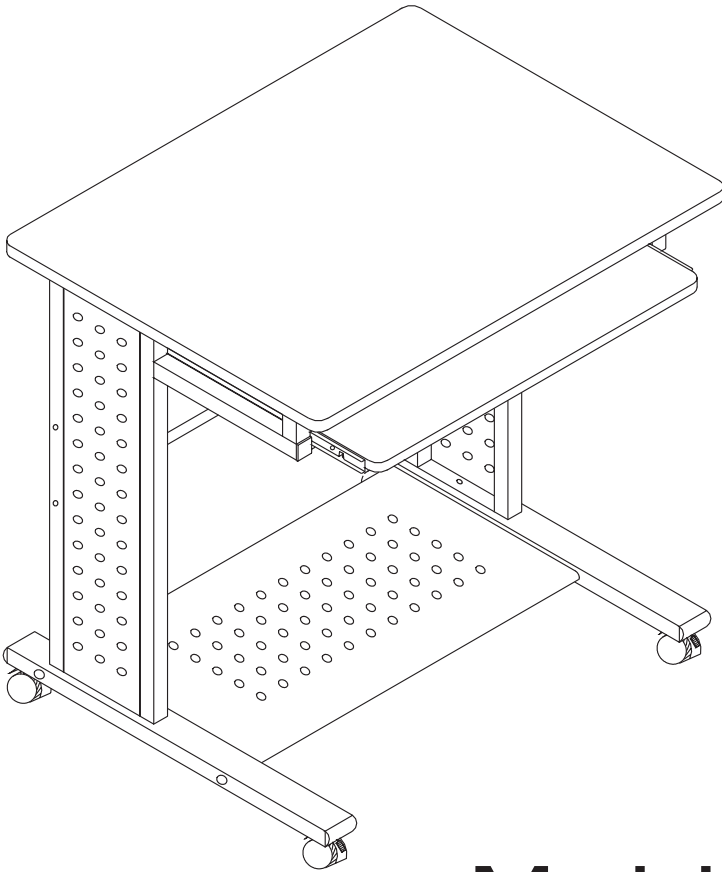

Tiffany Industries™
A MAYLINE GROUP COMPANY

**Model No.
14969700**

Mobile PC Station

ASSEMBLY INSTRUCTIONS

demco®

Find Safco Mobile PC Station @demco.com,
search **safco mobile pc station**

Call 800.962.4463 or email custserv@demco.com

PARTS LIST

Name	Part	Qty.
A		1
B		1
C		1
D		1
E		1
F		2
G		1
L		1
R		1

Name	Part	Qty.
H		2
I		2
J		2
K		4
M		5
N		5
O		5
P		5
Q		5
S		1
T		1

<p>M</p>		
<p>N</p>		
<p>O</p>		
<p>P</p>	<p>3/16"*12</p>	
<p>Q</p>	<p>M4*10</p>	