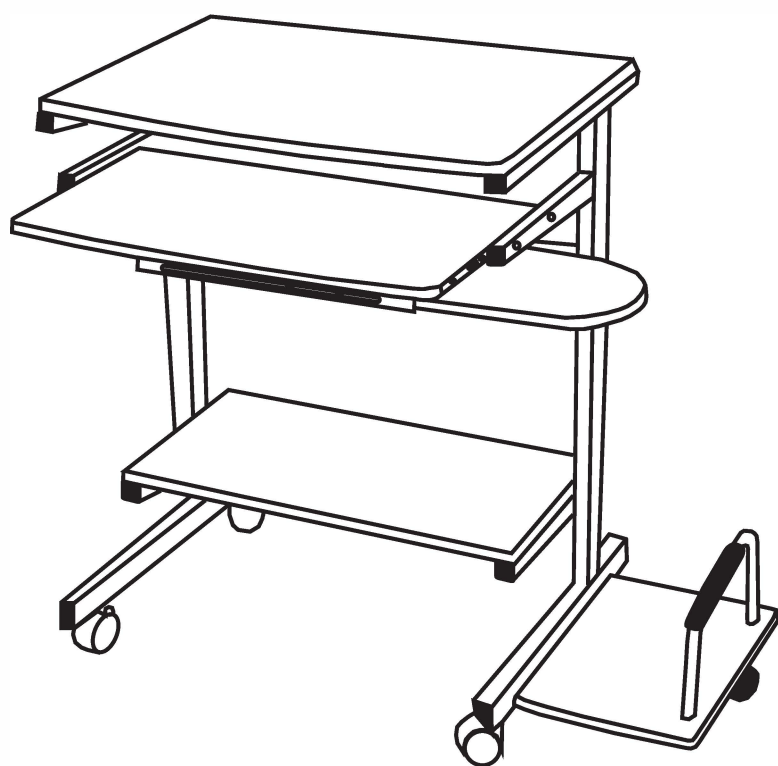

Tiffany Industries
A MAYLINE GROUP COMPANY

Model No.
14924530

PC 4, PC Desk Cart

ASSEMBLY INSTRUCTIONS

 demco®

Find Saico Compact Computer Table @demco.com,
search saico compact computer table

Call 800.962.4463 or email custserv@demco.com

PARTS LIST

Name	Part	Qty.
1	 Left	1
2	 Right	1
3		1
4		2
5		3
6		1
7		1
8		1
9		2
10		1
11		1

Name	Part	Qty.
12		1
A		6
B		4
C		4
D		6
E		6
F		1

<p>A</p>	<p>1/4"*50</p>	
<p>B</p>	<p>1/4"*40</p>	
<p>C</p>	<p>1/4"*35</p>	
<p>D</p>	<p>3*16</p>	
<p>E</p>	<p>3.5*14</p>	