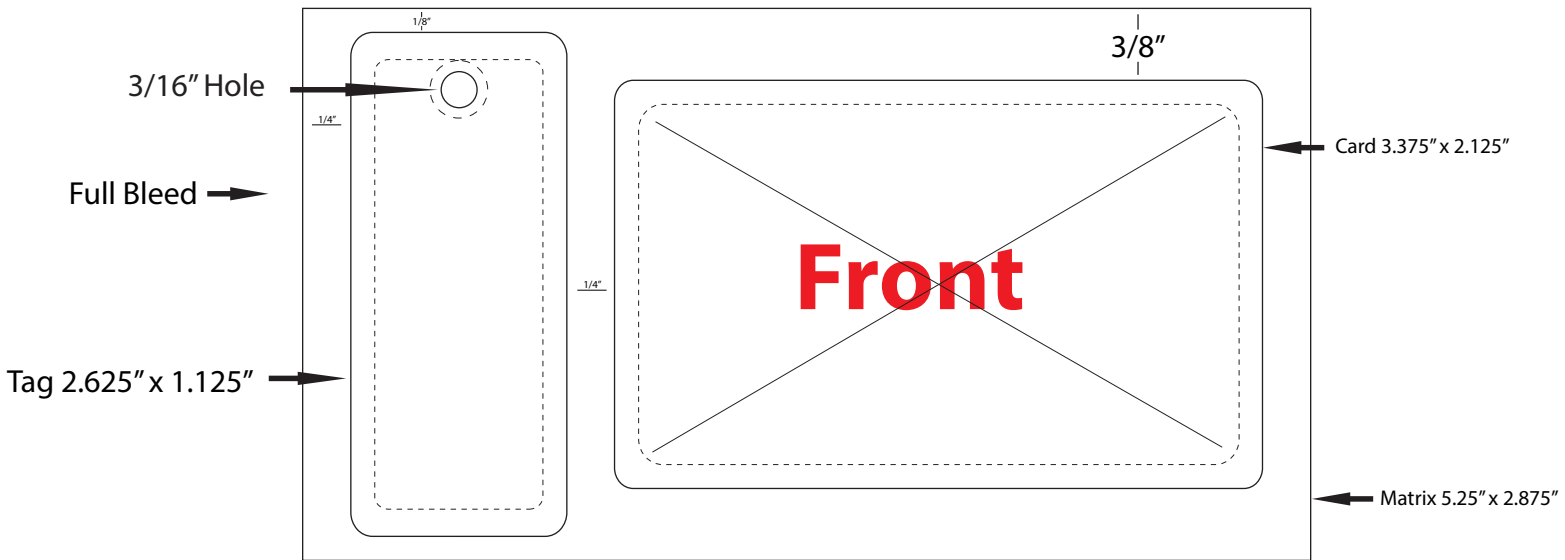

ID Card / Key Tag Set Format

For full background images bleed to outer line

demco[®]
imagine what's possible™

Find Predesigned : 6 5Sd! =VK FSY EWe @demco.com,
eV&dLZ *YSK/ad/predesigned*
Call 800.962.4463 or email custserv@demco.com