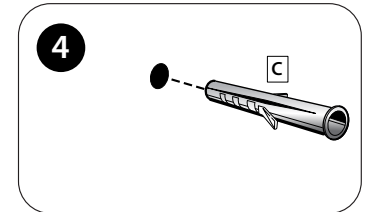

## TOOLS REQUIRED

Level

Pencil

Power Drill  
6mm

Phillips  
Screwdriver

NOTE: WGB4836M PICTURED BELOW

Find Luxor Magnetic Glass Markerboard [@demco.com](https://www.demco.com)

Search: *Luxor Magnetic Glass Markerboard*