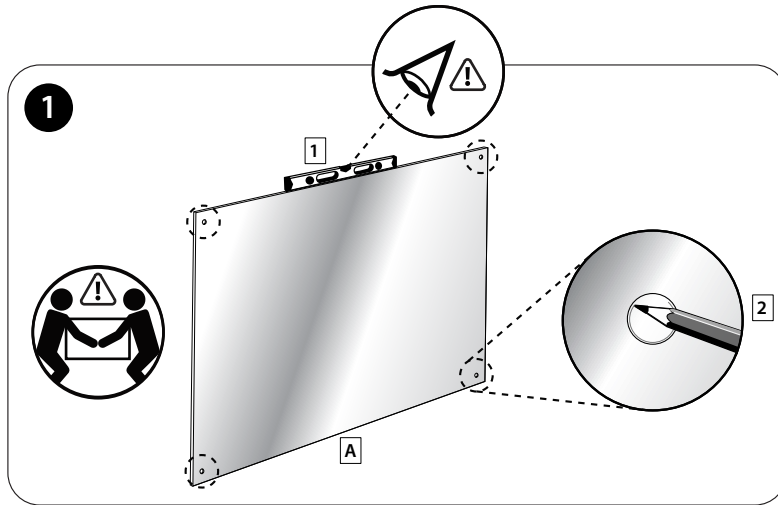

## TOOLS REQUIRED

Level

Pencil

Power Drill  
6mm

Phillips  
Screwdriver

NOTE: WGB4836M PICTURED BELOW

Find Luxor Magnetic Glass Markerboard [@demco.com](https://www.demco.com)

Search: *Luxor Magnetic Glass Markerboard*