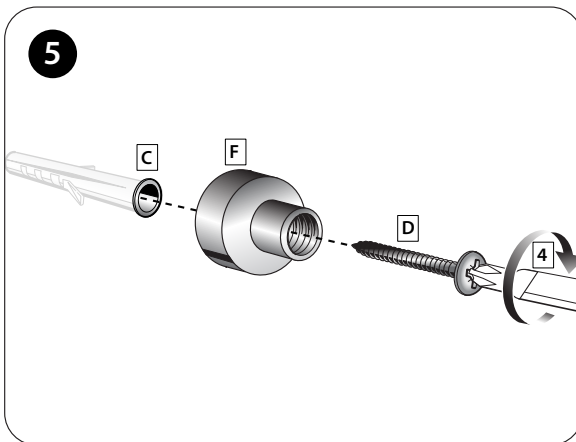

## TOOLS REQUIRED

Level

Pencil

Power Drill  
6mm

Phillips  
Screwdriver

NOTE: WGB4836M PICTURED BELOW

Find Luxor Magnetic Glass Markerboard [@demco.com](https://www.demco.com)

Search: *Luxor Magnetic Glass Markerboard*