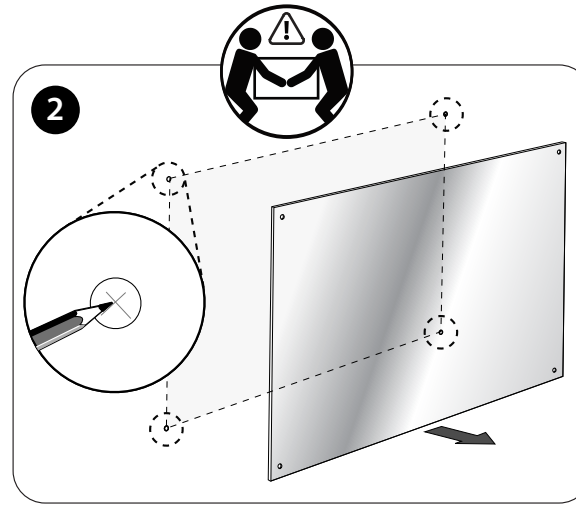

## TOOLS REQUIRED

Level

Pencil

Power Drill  
6mm

Phillips  
Screwdriver

NOTE: WGB4836M PICTURED BELOW

Find Luxor Magnetic Glass Markerboard [@demco.com](https://www.demco.com)

Search: *Luxor Magnetic Glass Markerboard*