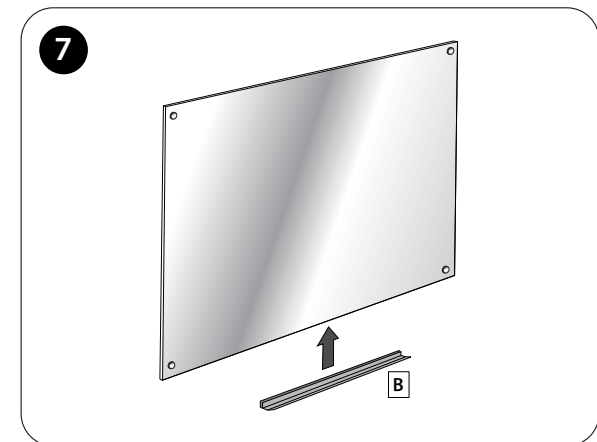

## TOOLS REQUIRED

Level

Pencil

Power Drill  
6mm

Phillips  
Screwdriver

NOTE: WGB4836M PICTURED BELOW

Find Luxor Magnetic Glass Markerboard [@demco.com](https://www.demco.com)

Search: *Luxor Magnetic Glass Markerboard*