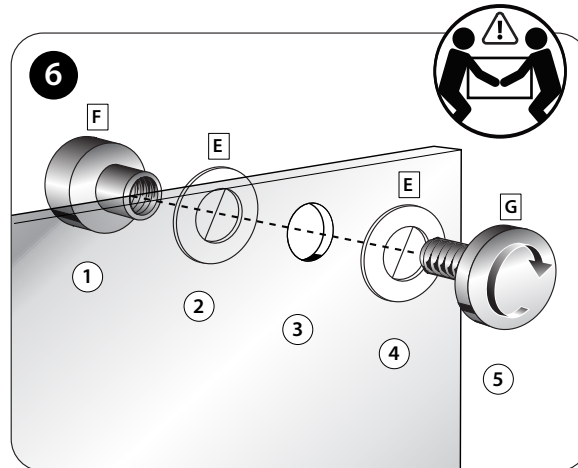

## TOOLS REQUIRED

Level

Pencil

Power Drill  
6mm

Phillips  
Screwdriver

NOTE: WGB4836M PICTURED BELOW

Find Luxor Magnetic Glass Markerboard [@demco.com](https://www.demco.com)

Search: *Luxor Magnetic Glass Markerboard*