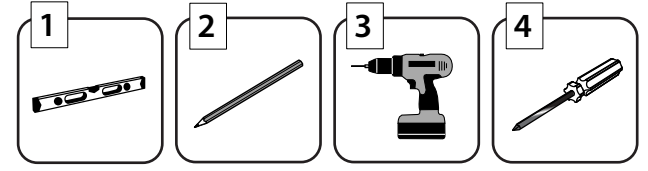

## PARTS INCLUDED

X1

X1

## HARDWARE INCLUDED

WGB4836M  
WGB6040M  
WGB7442M  
WGB9648M

X4  
X6  
X6  
X8

X4  
X6  
X6  
X8

X8  
X12  
X12  
X16

X4  
X6  
X6  
X8

X4  
X6  
X6  
X8

## TOOLS REQUIRED

Level

Pencil

Power Drill  
6mm

Phillips  
Screwdriver

NOTE: WGB4836M PICTURED BELOW

Find Luxor Magnetic Glass Markerboard [@demco.com](https://www.demco.com)

Search: *Luxor Magnetic Glass Markerboard*