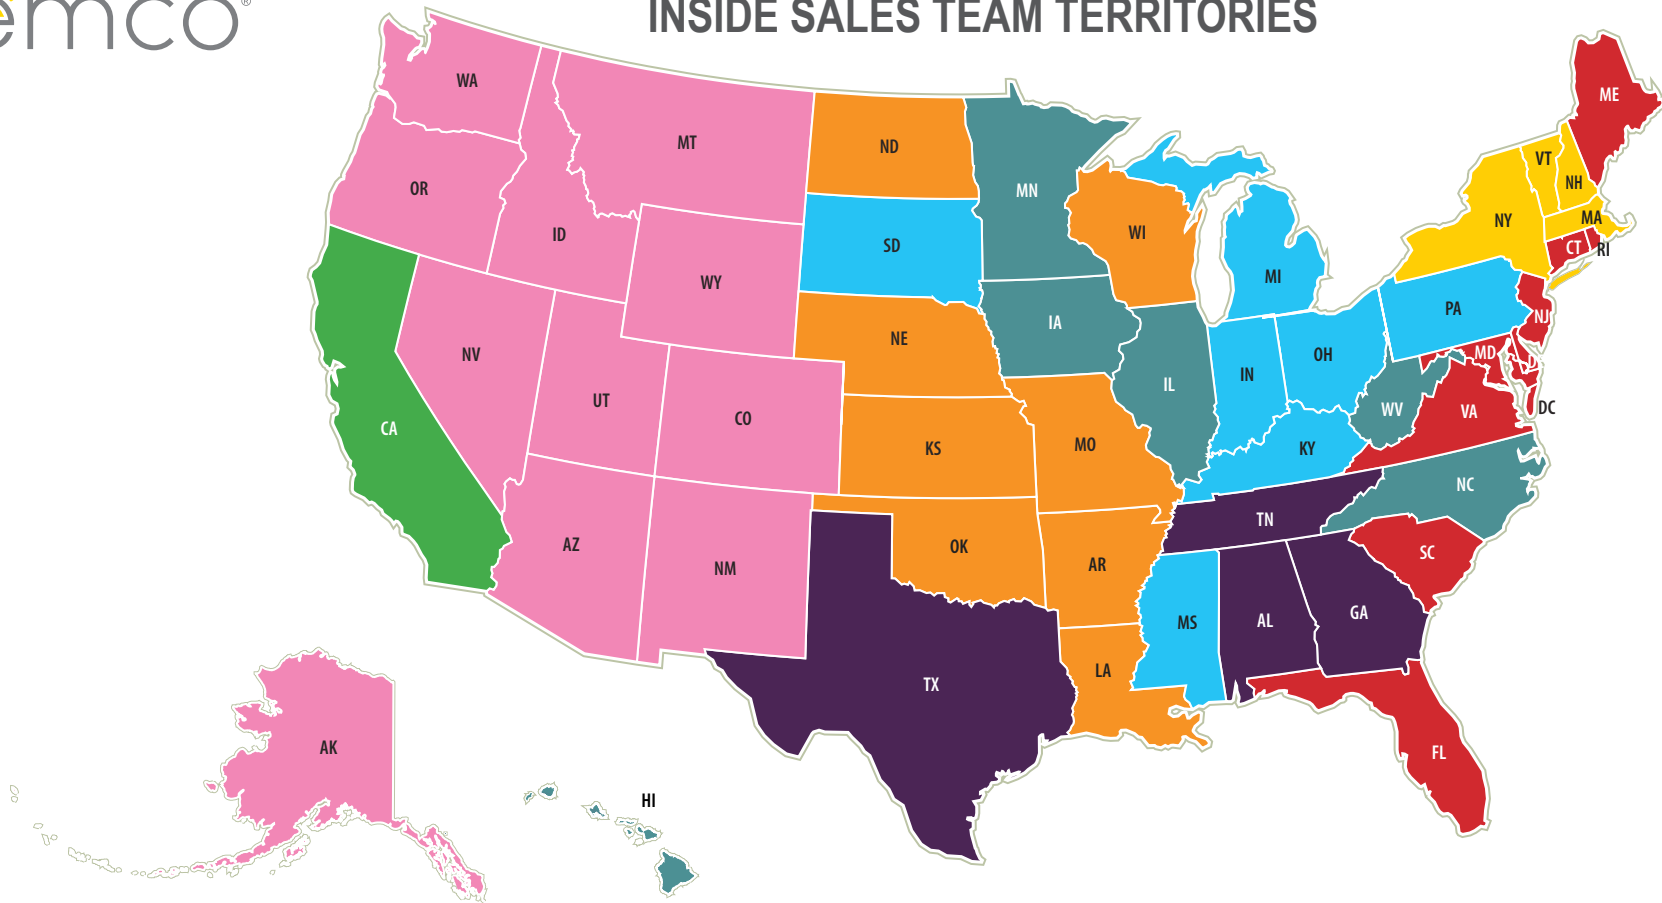

INSIDE SALES TEAM TERRITORIES

Phone: 800.462.8709 Fax: 888.329.4728 Email: quote@demco.com

Cheryl Stedman
Ext. 7188
cheryls@demco.com

Deb Merfeld
Ext. 7426
debm@demco.com

Emily Wagner
Ext. 7252
emilyw@demco.com