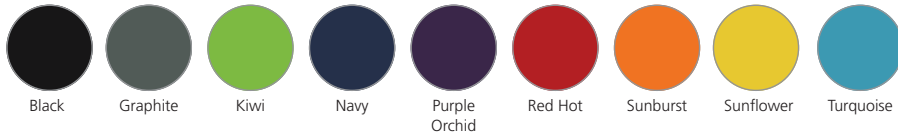

COLOR OPTIONS

Frame colors:

Seat colors:

CHAIR GLIDES

Nylon glides included.
Additional glides sold separately.

Nylon Glides: Carpet or rubber floors.

Wool Glides: VCT tile, hard tile, or wood floors.

Steel Glides: Concrete floors.

WARRANTY

Limited 15-year warranty with a 1-year warranty on wearing parts.

SHIPPING

This product ships in approximately 30 working days. Select Quick Ship styles ship in just 5–10 days!