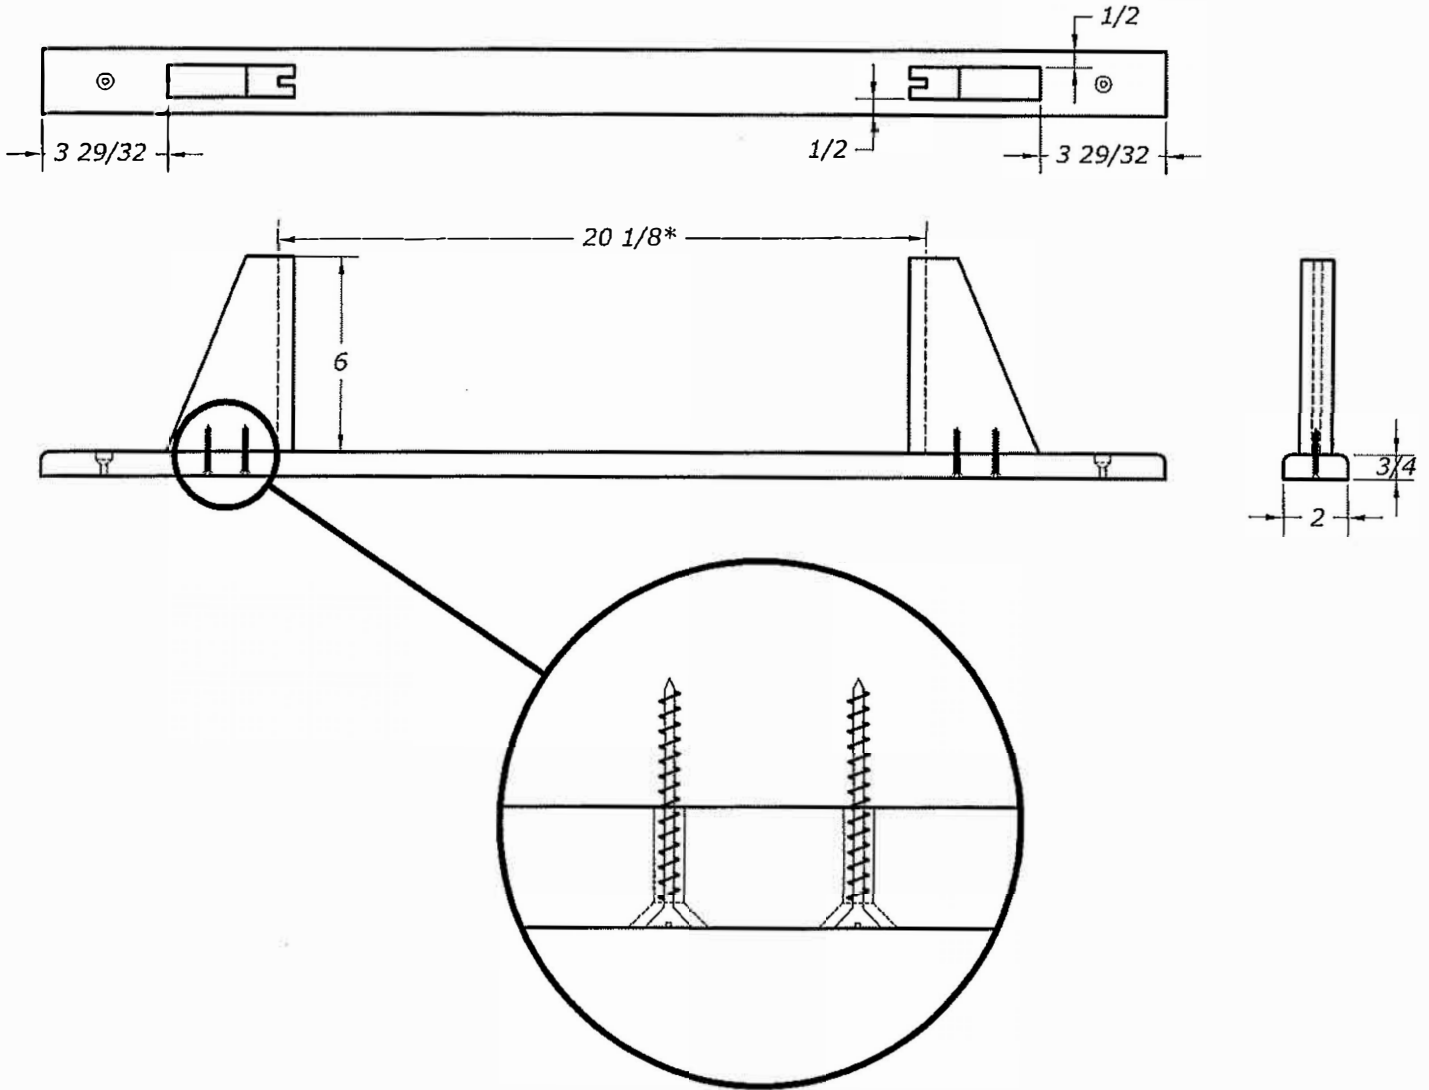

# Demco® Sign Holder

For Americana Single Faced, Double Faced, and Mobile Shelving

20 1/8\* IS THE CRITICAL MEASUREMENT

## ASSEMBLY INSTRUCTIONS

ATTACH SIGN HOLDER TO BASE WITH SCREWS

NOTE CRITICAL DIMENSION