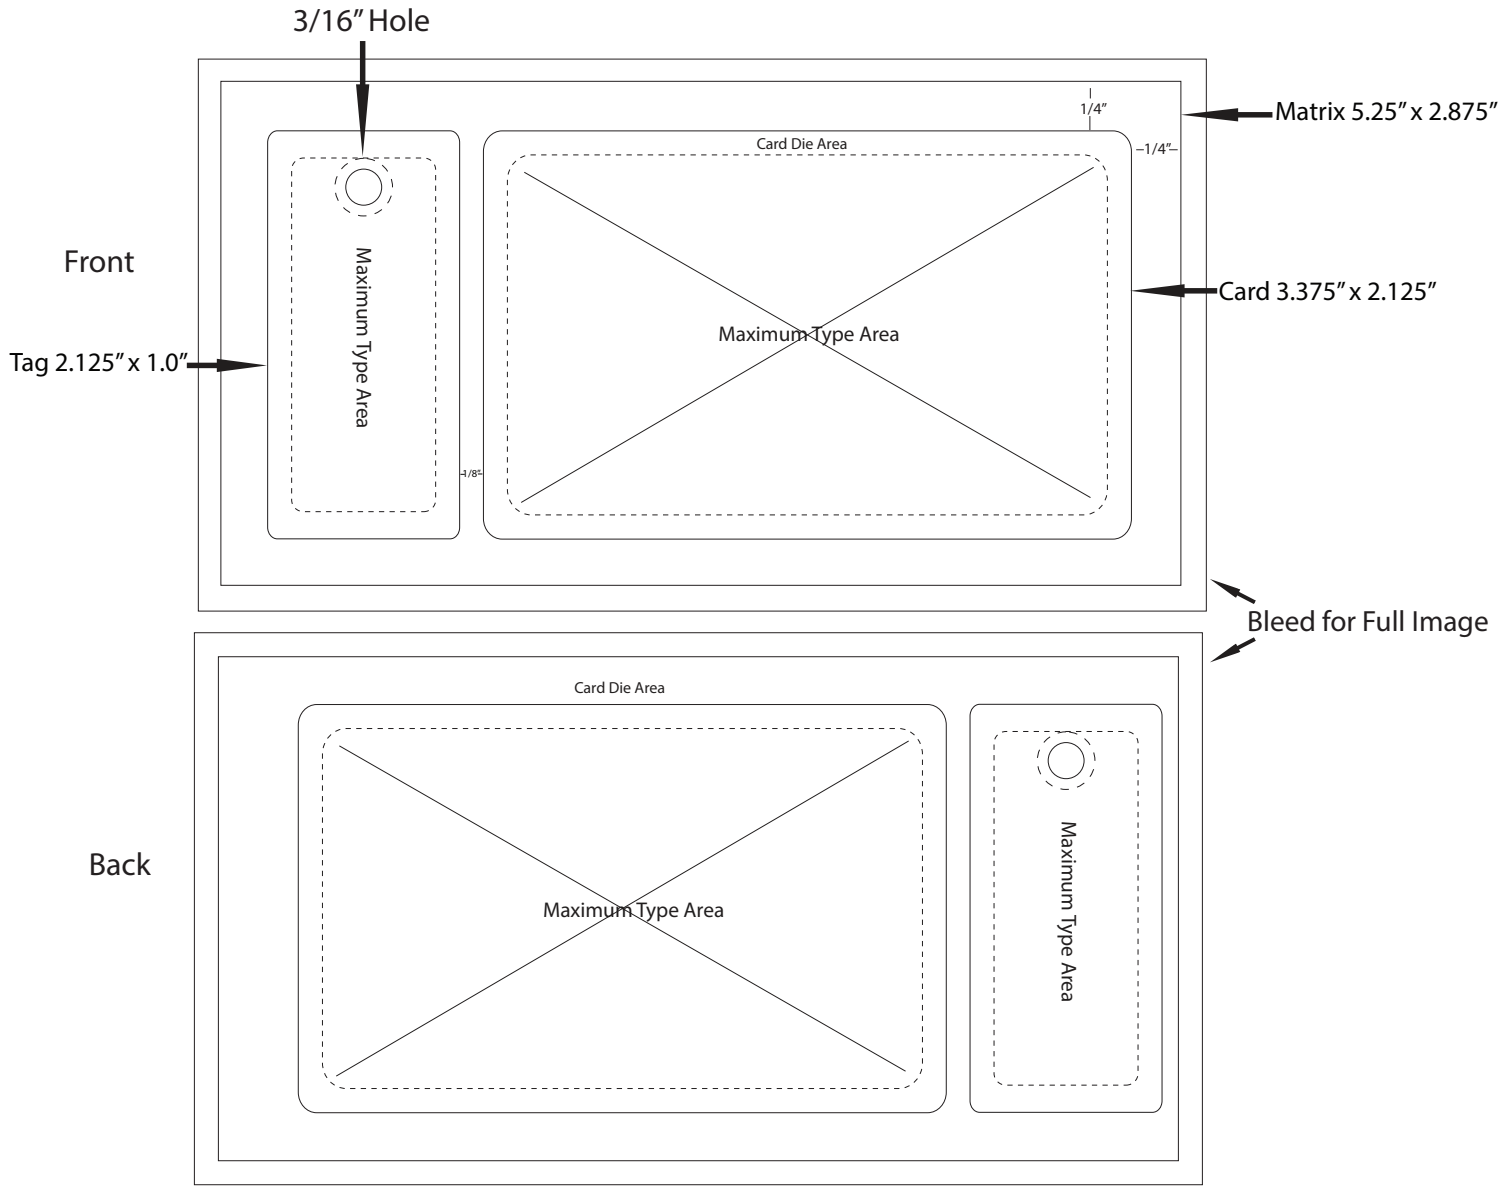

# Custom ID Card / Short Key Tag Set Format

For full background images bleed to outer line

**demco**<sup>®</sup>  
 imagine what's possible™

Find Custom ;6 5Sd/IEZad f =VK FSY EWe @demco.com,  
 eV8dLZ YSk'ad/ teslin