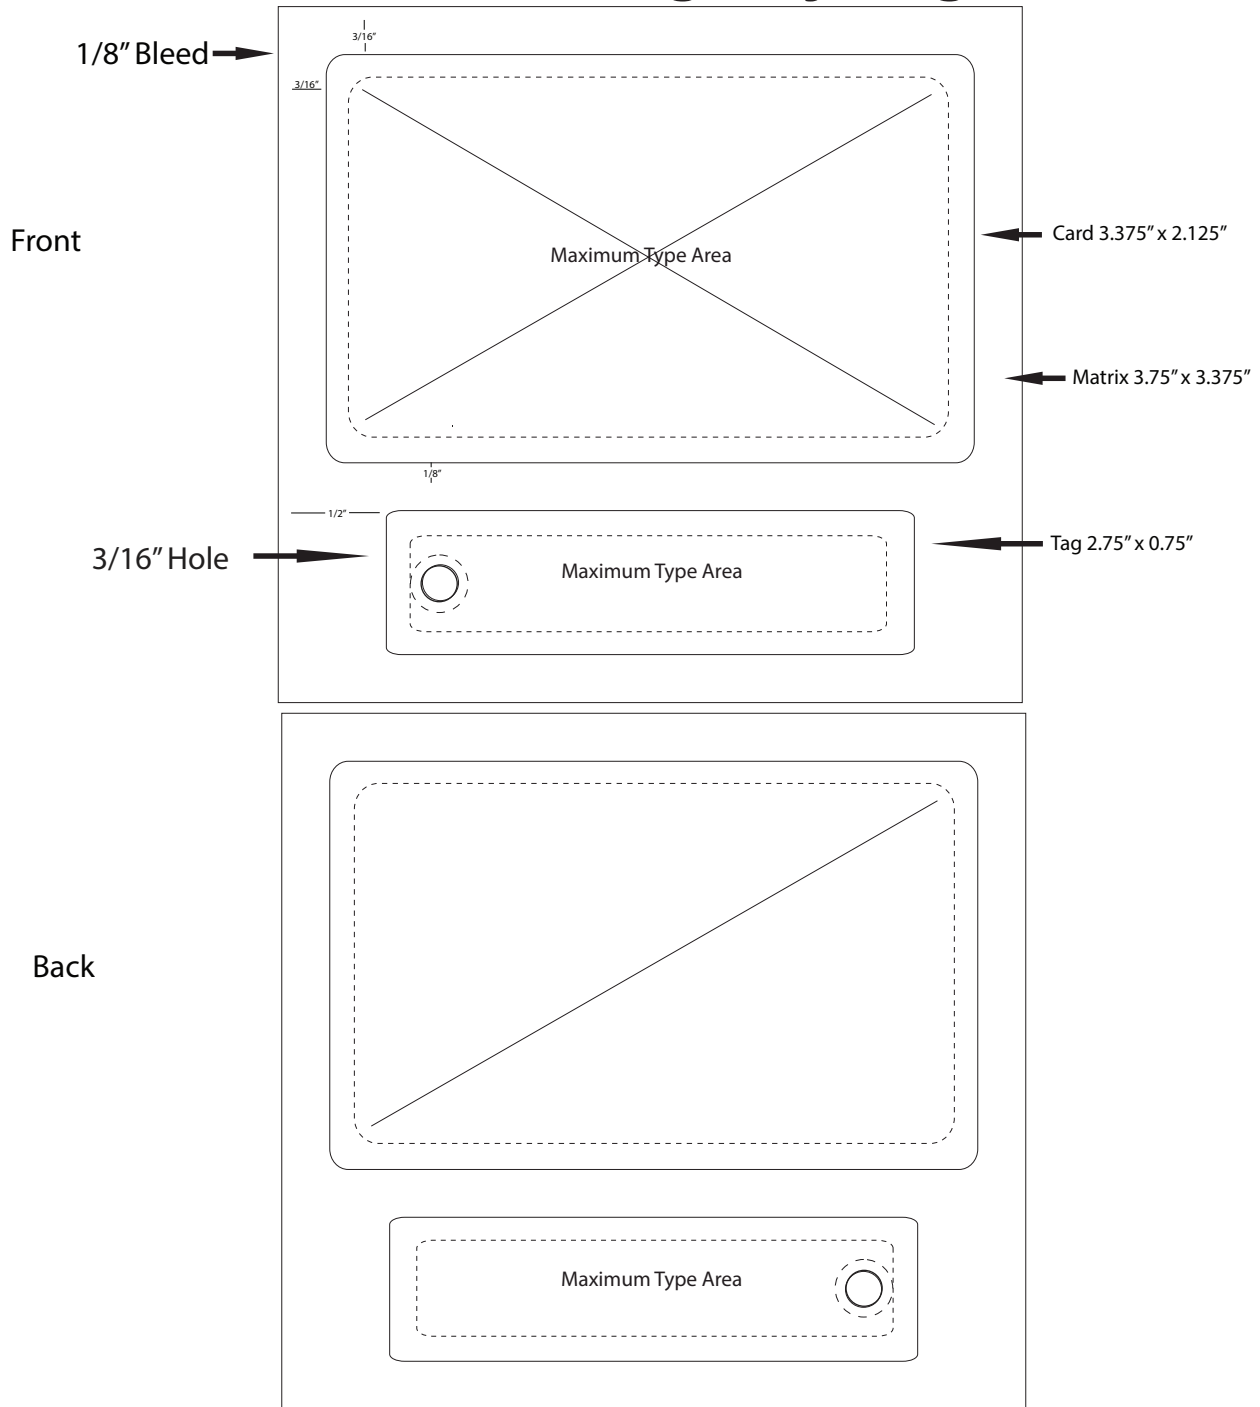

Custom ID Card / Long Key Tag Set Format

Demco[®]
imagine what's possible™

Find 5gefa_ :6 5Sd!Long =VK FSY EVe @demco.com,
eV6dLZ YSk'ad/ fVtT

Call 800.962.4463 or email custserv@demco.com